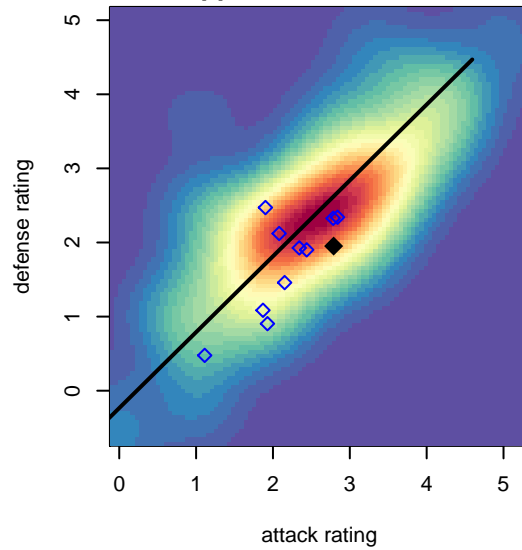

**attack and defense rating
relative to others at age
and all opponents in last 13 months**