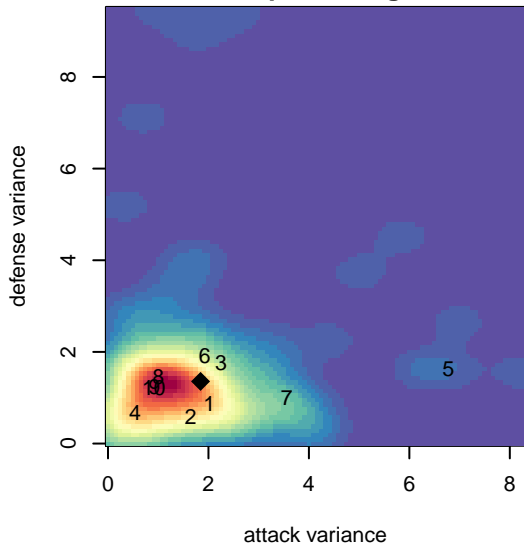

Pacific FC Pride G99

Pacific FC
Battleground, WA
G99 total strength=1484
attack=16.27 defense=7.04
spr league = PTT Win G99 Div 1

alt names used:
Pacific FC 99G Pride

Venues played:
2017 PTT Winter G99 Division 1
2017 WYS Presidents Cup G00 19 Division 2

Pacific FC Pride G99
Dots are actual minus expected GF (blue circles) and GA (red triangles).
Blue line is smoothed change in attack strength. Red is smoothed change in defense strength.

**attack and defense variance (black dot)
relative to other teams
and top 10 in region**